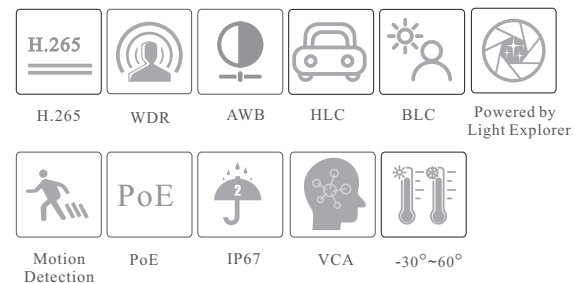

en.tvt.net.cn

For more information, please visit our website

Shenzhen TVT DIGITAL TECHNOLOGY CO., LTD.

Address: 23rd Floor, Block B4, Building NO.9, Shenzhen Bay Eco-Technology Park, Nanshan District, Shenzhen, Guangdong Province, P.R.China

Tel: +86-755-36995888

Web site: <http://en.tvt.net.cn>

Fax: +86-755-33104777

E-mail: overseas@tvt.net.cn